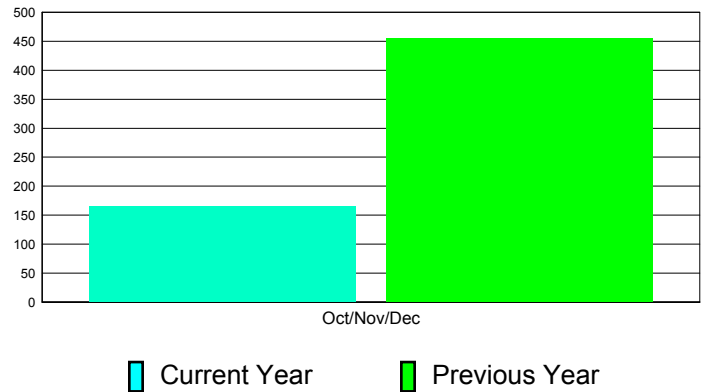

Comparison of Membership Gain/Loss

Current Year Compared to the Previous Year