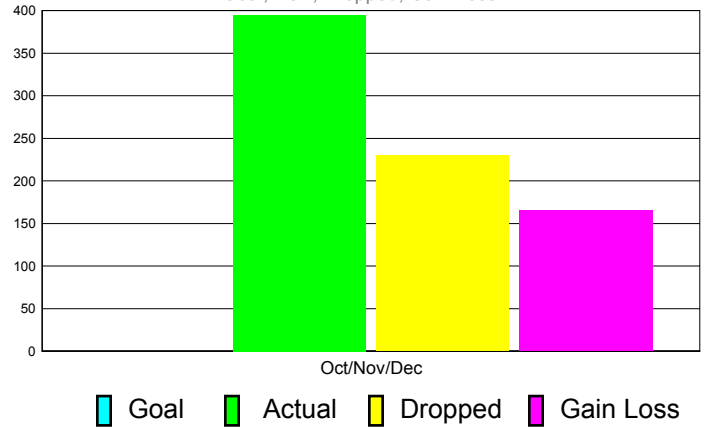

Membership Results 2011-2012

Goal, New, Dropped, Gain/Loss