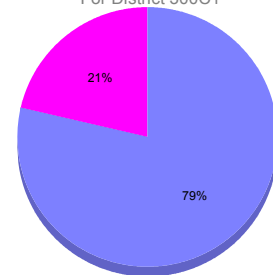

Membership Results 2011-2012

Goal, New, Dropped, Gain/Loss

Comparison of Membership Gain/Loss

Current Year Compared to the Previous Year

Gender Comparison 2010-2011

For District 300C1

Oct/Nov/Dec

■ Male ■ Female